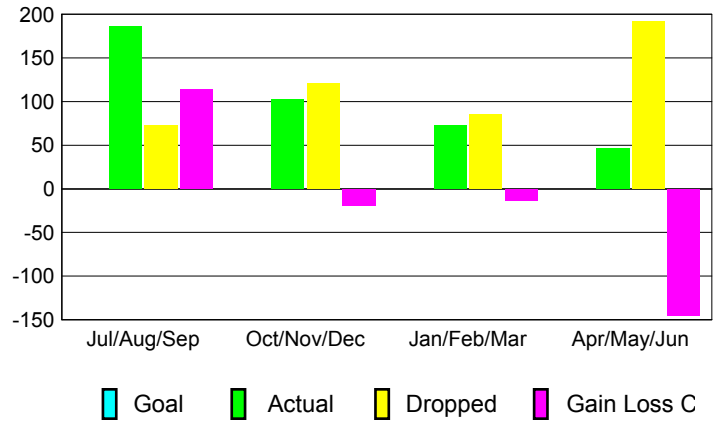

GMT: **BYEONG-DEOK KIM**

Location: **REPUBLIC OF KOREA**

GMT CA: **5**

CLUBS

Month	New Club Goal	Actual New Clubs	Actual Dropped Clubs	Gain/Loss of Clubs
2012-2013				
Jul/Aug/Sep	0	1	3	-2
Oct/Nov/Dec	0	1	1	0
Jan/Feb/Mar	0	0	0	0
Apr/May/Jun	0	0	2	-2
Totals	0	2	6	-4

Club Results 2012-2013

Goal, New, Dropped, Gain/Loss

YTD Status Quo Clubs 2012-2013

Status Quo Clubs Compared to Status Quo Members

Club Gain/Loss 2012-2013

MEMBERSHIP

Month	Net Memb Goal	Actual New Memb	Actual Dropped Memb	Gain/Loss of Memb
2012-2013				
Jul/Aug/Sep	0	186	72	114
Oct/Nov/Dec	0	102	121	-19
Jan/Feb/Mar	0	72	85	-13
Apr/May/Jun	0	46	191	-145
Totals	0	406	469	-63

Membership Results 2012-2013

Goal, New, Dropped, Gain/Loss

Gender Comparison 2012-2013

Membership Gain/Loss 2012-2013