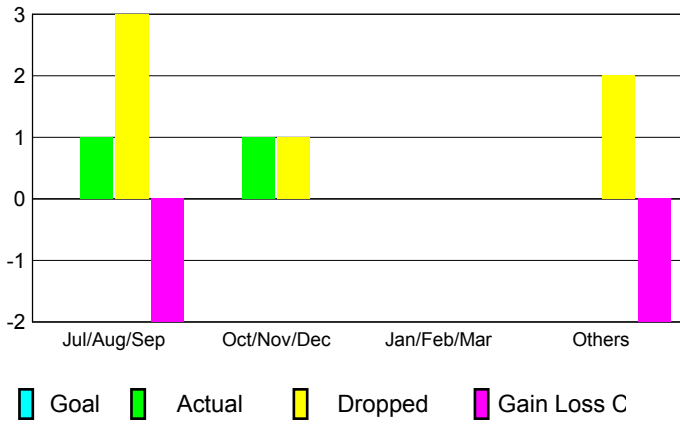

GMT: **BYEONG-DEOK KIM**

Location: **REPUBLIC OF KOREA**

GMT CA: **5**

CLUBS

Month	New Club Goal	Actual New Clubs	Actual Dropped Clubs	Gain/Loss of Clubs
2012-2013				
Jul/Aug/Sep	0	1	3	-2
Oct/Nov/Dec	0	1	1	0
Jan/Feb/Mar	0	0	0	0
Apr/May/Jun	0	0	2	-2
Totals	0	2	6	-4

Club Results 2012-2013

Goal, New, Dropped, Gain/Loss

YTD Status Quo Clubs 2012-2013

Status Quo Clubs Compared to Status Quo Members

Club Gain/Loss 2012-2013

MEMBERSHIP

Month	Net Memb Goal	Actual New Memb	Actual Dropped Memb	Gain/Loss of Memb
2012-2013				
Jul/Aug/Sep	0	186	72	114
Oct/Nov/Dec	0	102	121	-19
Jan/Feb/Mar	0	72	85	-13
Apr/May/Jun	0	46	191	-145
Totals	0	406	469	-63