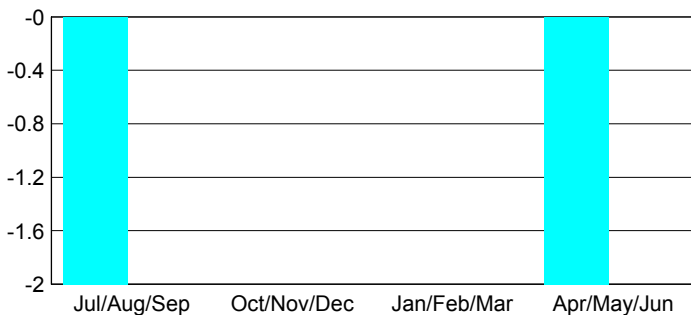

GMT: **BYEONG-DEOK KIM**

Location: **REPUBLIC OF KOREA**

GMT CA: **5**

CLUBS

Month	New Club Goal	Actual New Clubs	Actual Dropped Clubs	Gain/Loss of Clubs
2012-2013				
Jul/Aug/Sep	0	1	3	-2
Oct/Nov/Dec	0	1	1	0
Jan/Feb/Mar	0	0	0	0
Apr/May/Jun	0	0	2	-2
Totals	0	2	6	-4

Club Results 2012-2013

Goal, New, Dropped, Gain/Loss

YTD Status Quo Clubs 2012-2013

Status Quo Clubs Compared to Status Quo Members

Club Gain/Loss 2012-2013

MEMBERSHIP

Month	Net Memb Goal	Actual New Memb	Actual Dropped Memb	Gain/Loss of Memb
2012-2013				
Jul/Aug/Sep	0	186	72	114
Oct/Nov/Dec	0	102	121	-19
Jan/Feb/Mar	0	72	85	-13
Apr/May/Jun	0	46	191	-145
Totals	0	406	469	-63

Membership Results 2012-2013

Goal, New, Dropped, Gain/Loss

Gender Comparison 2012-2013

Membership Gain/Loss 2012-2013